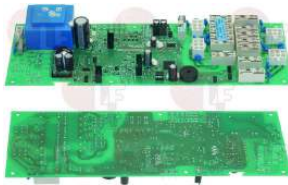

Electronic printed-circuit boards

3390054 ELECTRONIC POWER BOARD 335x110 mm
for Convection oven electric (ZANUSSI) ACV/E10
ACV/E201 - ACV/E202 - ECV/E10 - ECV/E201
ECV/E202 - ECV/E6 - FCS061E - FCS101E
FCS102E - FCS201E - FCS202E - FCV/E6 - RCV/E6
RCV101E4 - ZCV/E10 - ZCV/E201 - ZCV/E202
ZCV/E6
for Convection oven gas (ZANUSSI) ACV/G10
ACV/G201 - ACV/G202 - ACV/G6 - ECV/G10
ECV/G201 - ECV/G202 - ECV/G6 - FCS061G
FCS101G - FCS102G - FCS201G - FCS202G
FCV/G201 - FCV/G202 - FCV/G6 - NCV/G10
RCV061G2 - RCV101G4 - ZCV/G10 - ZCV/G201
ZCV/G202 - ZCV/G6

ALPENINOX 0C3762

ALPENINOX 006517

3390229 ELECTRONIC POWER BOARD 335x110 mm
for Convection oven electric (ZANUSSI) ACV/E10
ACV/E201 - ACV/E202 - ECV/E201 - ECV/E202
FCV/E10 - FCV/E201 - FCV/E202 - NCV/E10
RCV101E2 - ZCV/E201 - ZCV/E202
for Convection oven gas (ZANUSSI) ACV/G10
ACV/G201 - ACV/G202 - ECV/G201 - ECV/G202
ECV/G6 - FCV/G10 - FCV/G201 - FCV/G202
FCV/G6 - NCV/G10 - RCV101G2 - ZCV/G201
ZCV/G202 - ZCV/G6