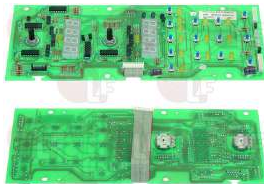

ALPENINOX 002725

Electronic thermostats and controllers

3445375 THERMOSTAT ELIWELL IDPlus 902
230V 50/60Hz
1 relay output 8A for compressor
1 selectable NTC/PTC/PT1000 probe (not included)
1 programmable digital/temperature input
TTL input for copy card connection
front dimension 74x32xdepth 59 mm
mounting hole 71x29 mm