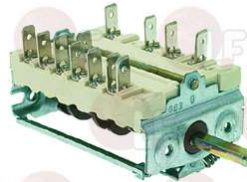

ALPENINOX 057934

3057010 SELECTOR SWITCH 0-4 POSITIONS
contact capacity 16A 250V - max 150°C
D-shaped pin $\varnothing$ 6x4.6 mm
for Convection oven (FOINOX) - Series FC
for Convection oven electric (LAINOX) CES24M
CES40M - CE041M - CE051M - CE071M - CE100M
CE106M - CE110M - CE200M - CE210M - MCE051M
MCE071M - MCE101M - MCE102M - MCE201M
MCE202M
for Convection oven gas (LAINOX) CGS24M - CGS40M
CG051M - CG071M - CG100M - CG106M - CG110M
CG200M - CG210M - FG105M - FG105X - FG110M
FG110X - MCG051M - MCG071M - MCG101M - MCG102M
MCG201M - MCG202M - PG040M - PG040X - PG080M
PG080X

ALPENINOX 057934

3057012 SELECTOR SWITCH 0-5 POSITIONS
contact capacity 16A 250V - max 150°C
D-shaped pin $\varnothing$ 6x4.6 mm
for Convection oven (ZANUSSI) - Series FCV