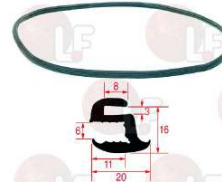

3186409 OVEN GLASS GASKET 2010 mm
 made of silicone elastomer
 profile dimensions 20x16 mm
 COLOUR BLACK
 for Convection oven electric (ZANUSSI) ACF/E10
 ACF/E20 - ECF/E10 - FCF/E10 - FCF/E20
 JCF/E10 - NCF/E10 - ZCF/E10 - ZCF/E20
 for Convection oven gas (ZANUSSI) ACF/G10
 ACF/G20 - ECF/G10 - ECF/G20 - FCF/G10
 FCF/G20 - JCF/G10 - NCF/G10 - RCF102G
 ZCF/G10 - ZCF/G20