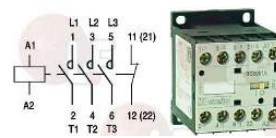

3446552 CONTACTOR LOVATO BG0610A

coil 6A 230V 50/60Hz 2.2Kw
3 normally open contacts
1 normally open auxiliary contact

ALPENINOX 086215

3446557 CONTACTOR LOVATO BG0901A

coil 9A 230V 50/60Hz 4Kw
3 normally open contacts
1 normally closed auxiliary contact