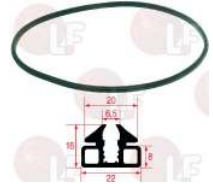

ALPENINOX 002878

ALPENINOX 003739

3186355 OVEN GLASS GASKET 2200 mm
made of silicone elastomer
profile dimensions 22x16 mm
COLOUR BLACK
for Convection oven electric (ZANUSSI) FCVE10
FCVE20
for Convection oven gas (ZANUSSI) FCVA/G10
FCVG10

3286038 OVEN GLASS GASKET 3524 - 20 m
made of silicone elastomer
profile dimensions 7x5 mm
COLOUR BLACK
for Convection oven (ZANUSSI)