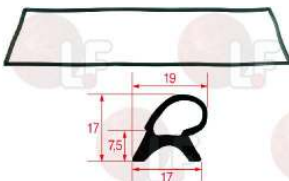

ALPENINOX 056480

3186354 OVEN DOOR GASKET 1400x640 mm
snap-in gasket
made of silicone elastomer
profile dimensions 17x17 mm
COLOUR BLACK
for Convection oven electric (ZANUSSI) FCFE40
FCVE20 - FF/E40
for Convection oven gas (ZANUSSI) FCFG40 - FF/G40