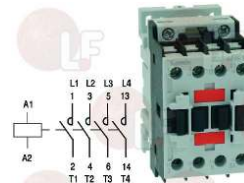

3446506 CONTACTOR LOVATO BF2510A

25A 400V 12.5Kw
coil 230V 50/60Hz
3 normally open contacts
1 normally open auxiliary contact
for Convection oven (ZANUSSI)