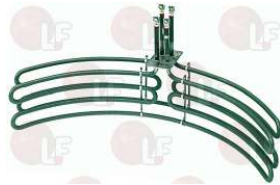

ALPENINOX 054050

ALPENINOX 054051

ALPENINOX 056929

3186099 HEATING ELEMENT GASKET
 external dimensions 76x50 mm
 for Convection oven (ZANUSSI)

ALPENINOX 053840

3355584 HEATING ELEMENT 8000W 380V
 length 645 mm - overall height 240 mm
 flange 75x50 mm
 upon demand nut and washer
 for Convection oven electric (ZANUSSI) FCV/E20
 FCV/E20-P - FCV/E20-4 - FCVE20-2UK
 FCVE20-4UK