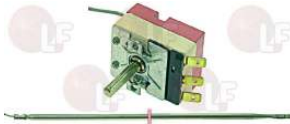

3444413 SINGLE-PHASE THERMOSTAT 50-250°C

D-shaped pin 6x4.6 mm
covered capillary length 2400 mm - 16A 230V
bulb $\varnothing$ 3x160 mm
for Steam oven (JUNO-RÖDER-SENKING) - Series 50
Series 54