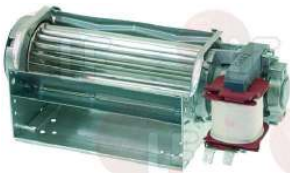

ALPENINOX 002418

Suitable for:

Suitable for:

3319151 SWITCH PROTECTION CAP
ø external 34 mm
for push-buttons with mounting hole ø 25 mm

ALPENINOX 053979

Tangential fans

3526166 TANGENTIAL BLOWER QLK45 120 mm RIGHT
230V 50/60Hz - ø 45 mm
QLK45/1200 A36-2513L-93