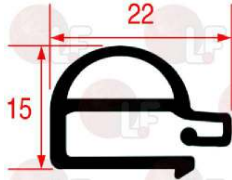

ALPENINOX

Suitable for:

Suitable for:

3186040 OVEN DOOR GASKET 715x645 mm
middle edged gasket
made of silicone elastomer
profile dimensions 22x15 mm
COLOUR BLACK
for Convection oven electric (ZANUSSI)
till 2/11/86
FCF/E20
for Convection oven gas (ZANUSSI)
till 2/11/86
FCF/G20

3186043 OVEN DOOR GASKET 720x640 mm
snap-in gasket
made of silicone elastomer
profile dimensions 17x17 mm
COLOUR BLACK
for Convection oven electric (ZANUSSI)
since 3/11/86
FCF/E10 - FCF/E20 - FCF/E10 - FCF/E20
for Convection oven gas (ZANUSSI)
since 3/11/86
FCF/G10 - FCF/G20 - FCF/G10 - FCF/G20

ALPENINOX 053751

ALPENINOX 055315

3786125 OVEN DOOR GASKET 720x640 mm
made of silicone elastomer
profile dimensions 24x20 mm
COLOUR BLACK
for Convection oven electric (ZANUSSI) FCE/E10
FCF/E10
for Convection oven gas (ZANUSSI) FCF/G10

3186088 OVEN DOOR GASKET 730x665 mm
made of silicone elastomer
profile dimensions 24x20 mm
COLOUR BLACK
for Convection oven (JUNO-RÖDER-SENKING) 5712-3-7
for Convection oven electric (ZANUSSI) ACF/E10
ACV/E10 - ECF/E10 - ECV/E10 - FCF/E10
FCS101EP - FCS101EX - FCS101E2 - FCS101E4
FCS102EP - FCS102EX - FCS102E4 - FCF/E10
JCF/E10 - NCF/E10 - NCV/E10 - RCF/E10
RCVE101E4 - RCV101E2 - ZCF/E10 - ZCV/E10
for Convection oven gas (ZANUSSI) ACF/G10
ACV/G10 - ECF/G10 - ECV/G10 - FCF/G10
FCS101GP - FCS101GX - FCS101G2 - FCS101G4
FCS102GP - FCS102GX - FCS102G4 - FCF/G10
JCF/G10 - NCF/G10 - NCV/G10 - RCF102G