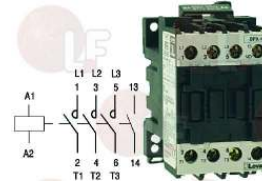

3446561 CONTACTOR LOVATO BF0910A

coil 9A 230V 50/60Hz 4.2Kw
3 normally open contacts
1 normally open auxiliary contact