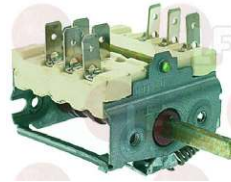

Suitable for:

ALPENINOX

3057178 SELECTOR SWITCH 0-1 POSITIONS
 contact capacity 16A 250V - max 150°C
 D-shaped pin 6x4.6 mm
 for Convection oven electric (GIORIK) EF4

ALPENINOX 032677

3059057 SELECTOR SWITCH 0-1 POSITIONS
 ON-OFF-START
 16A 250V - max 150°C
 D-shaped pin \varnothing 6x4.6 mm
 for Convection oven electric (ANGELO PO) FC1011E
 FC1221E - FC611E
 for Convection oven gas (ANGELO PO) FC1011G
 FC1221G - FC611G