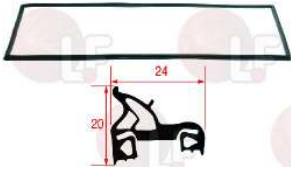

Suitable for:

ALPENINOX

3186425 OVEN DOOR GASKET 1400x650 mm

made of silicone elastomer
profile dimensions 24x20 mm
COLOUR BLACK
for Convection oven electric (ZANUSSI) ACF/E20
ACV/E201 - ACV/E202 - ECV/E201 - ECV/E202
FCF/E20 - FCS201EP - FCS201EX - FCS201E4
FCS202EP - FCS202EX - FCS202E4 - FCV/E201
FCV/E202 - ZCF/E20 - ZCV/E201 - ZCV/E202
for Convection oven gas (ZANUSSI) ACF/G20
ACV/G201 - ACV/G202 - ECF/G20 - ECV/G201
ECV/G202 - FCF/G20 - FCS201GP - FCS201GX
FCS201G4 - FCS202GP - FCS202GX - FCS202G4
FCV/G201 - FCV/G202 - FDV20G - FDV20GA
FDV20GZ - FDV40G - FDV40GA - FDV40GZ - ZCF/G20
ZCV/G201 - ZCV/G202

ALPENINOX 005711

3186480 OVEN DOOR GASKET 1470x480 mm

made of silicone elastomer
profile dimensions 31x15 mm
COLOUR BLACK
for OVEN AOS201G-AOS201E