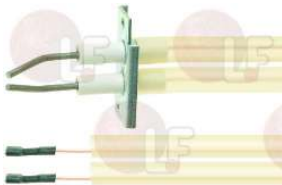

ALPENINOX 005910

3020203 ROUND DETECTION PLUG $\varnothing$ 9x60 mm
overall length 137 mm
for Convection oven gas (ZANUSSI)
since 1/01/95

ALPENINOX 002343

3020206 ROUND DETECTOR ELECTRODE $\varnothing$ 9.5x60 mm
overall length 109 mm
for Convection oven gas (ZANUSSI) FCV/G10
FCV/G20