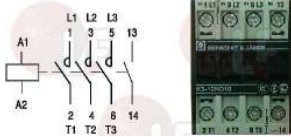

Contactors

3454068 CONTACTOR BENEDIKT/JAGER K3-10ND10

10A 400V 4Kw
coil 220/240V 50/60Hz
3 normally open contacts
1 normally open auxiliary contact
for Convection oven (ZANUSSI)