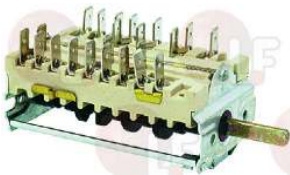

Suitable for:

ALPENINOX

3057178 SELECTOR SWITCH 0-1 POSITIONS
contact capacity 16A 250V - max 150°C
D-shaped pin 6x4.6 mm
for Convection oven electric (GIORIK) EF4

ALPENINOX 032677

3059057 SELECTOR SWITCH 0-1 POSITIONS
ON-OFF-START
16A 250V - max 150°C
D-shaped pin $\varnothing$ 6x4.6 mm
for Convection oven electric (ANGELO PO) FC1011E
FC1221E - FC611E
for Convection oven gas (ANGELO PO) FC1011G
FC1221G - FC611G

ALPENINOX 048271

3057009 SELECTOR SWITCH 0-3 POSITIONS
contact capacity 16A 250V - max 150°C
D-shaped pin $\varnothing$ 6x4.6 mm
for Convection oven electric (ZANUSSI)

ALPENINOX 057934

3057010 SELECTOR SWITCH 0-4 POSITIONS
contact capacity 16A 250V - max 150°C
D-shaped pin $\varnothing$ 6x4.6 mm
for Convection oven (FOINOX) - Series FC
for Convection oven electric (LAINOX) CES24M
CES40M - CE041M - CE051M - CE071M - CE100M
CE106M - CE110M - CE200M - CE210M - MCE051M
MCE071M - MCE101M - MCE102M - MCE201M
MCE202M
for Convection oven gas (LAINOX) CGS24M - CGS40M
CG051M - CG071M - CG100M - CG106M - CG110M
CG200M - CG210M - FG105M - FG105X - FG110M
FG110X - MCG051M - MCG071M - MCG101M - MCG102M
MCG201M - MCG202M - PG040M - PG040X - PG080M
PG080X

ALPENINOX 057934

3057012 SELECTOR SWITCH 0-5 POSITIONS
contact capacity 16A 250V - max 150°C
D-shaped pin $\varnothing$ 6x4.6 mm
for Convection oven (ZANUSSI) - Series FCV

ALPENINOX 055365

3057136 SELECTOR SWITCH 0-6 POSITIONS
5 cams - contact capacity 16A 250V - max 150°C
D-shaped pin $\varnothing$ 6x4.6
for OVEN 6-10-20 SHELVES
for Convection oven (ZANUSSI) - Series ACV
Series ECV - Series FCS - Series FCV - Series NCV
Series ZCV
for Convection oven electric (WHIRLPOOL) ACV/E10C2
ACV/E20C4 - ACV/E202/1
for Convection oven gas (WHIRLPOOL) ACV/G10C2
ACV/G20C4 - ACV/G202/1C4 - ACV/G61C3

ALPENINOX 002661