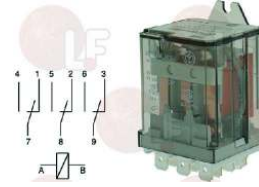

ALPENINOX 056446
ALPENINOX 085296

ALPENINOX 056466
ALPENINOX 086214

ALPENINOX 056510

Suitable for:

3351008 RELAY 62.83 16A 230V 50/60Hz
3 switching contacts

ALPENINOX 0A9596
ALPENINOX 088197

ALPENINOX 005033

ALPENINOX 005034

Rotary switches

3057050 CONNECTING BRACKET
connecting thermostat and switch